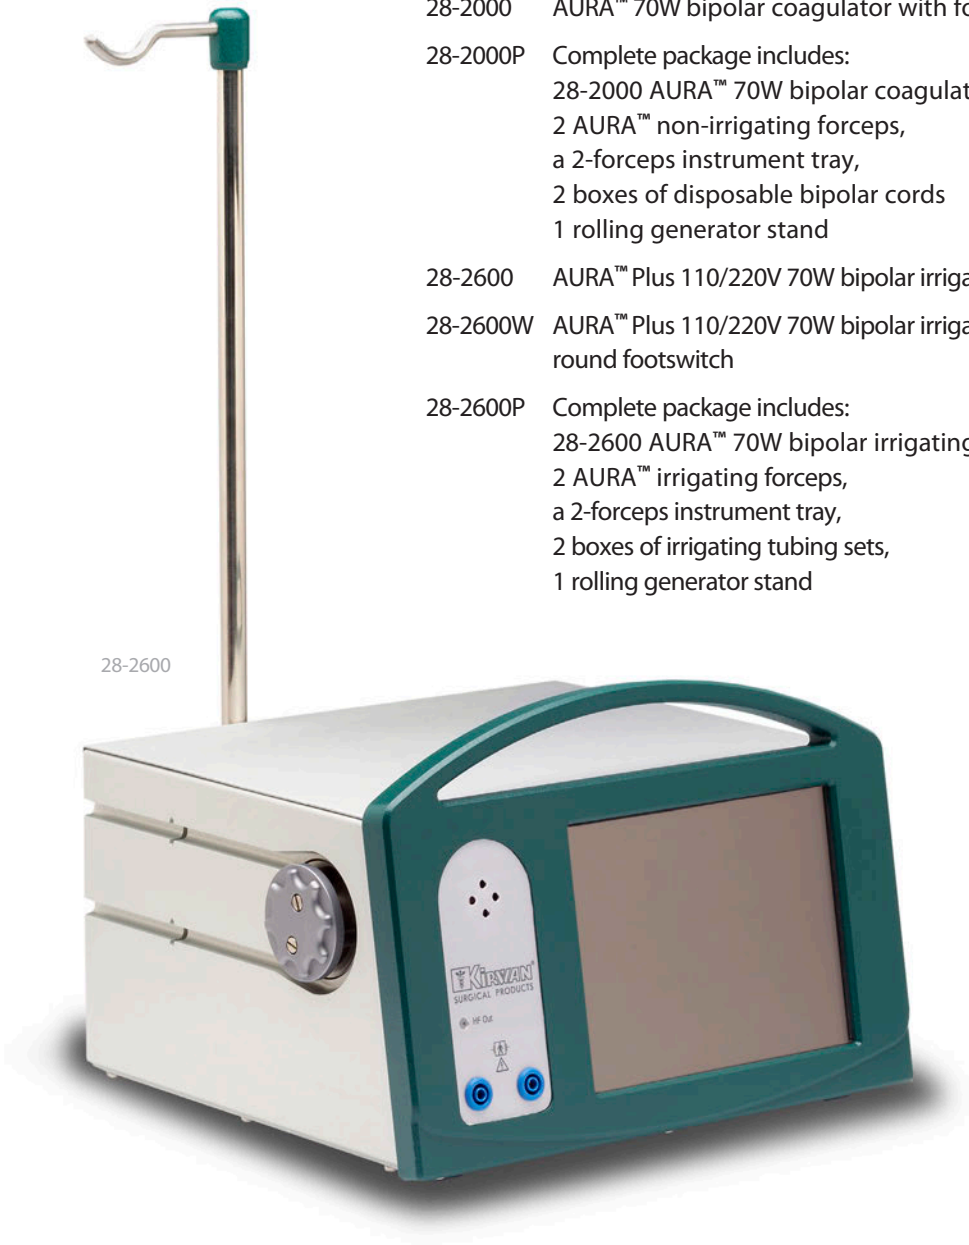

26-2500

ITEM #	DESCRIPTION
26-2500	AURA™ 110/220V 20W bipolar coagulator with footswitch
26-2500P	Complete package includes: 26-2500 AURA™ 20W bipolar coagulator, 2 boxes of disposable cords, 1 reusable forceps

ITEM #	DESCRIPTION
28-1900	COA-COMP® 110/220V 40W bipolar coagulator with footswitch

28-1900

ITEM #	DESCRIPTION	FEATURES
28-2000	AURA™ 70W bipolar coagulator with footswitch	
28-2000P	Complete package includes: 28-2000 AURA™ 70W bipolar coagulator, 2 AURA™ non-irrigating forceps, a 2-forceps instrument tray, 2 boxes of disposable bipolar cords 1 rolling generator stand	
28-2600	AURA™ Plus 110/220V 70W bipolar irrigating coagulator with footswitch	💧
28-2600W	AURA™ Plus 110/220V 70W bipolar irrigating coagulator with weighted round footswitch	💧
28-2600P	Complete package includes: 28-2600 AURA™ 70W bipolar irrigating coagulator, 2 AURA™ irrigating forceps, a 2-forceps instrument tray, 2 boxes of irrigating tubing sets, 1 rolling generator stand	💧

28-2600

ITEM #	DESCRIPTION
10-9070	Generator stand for 70W bipolar coagulators