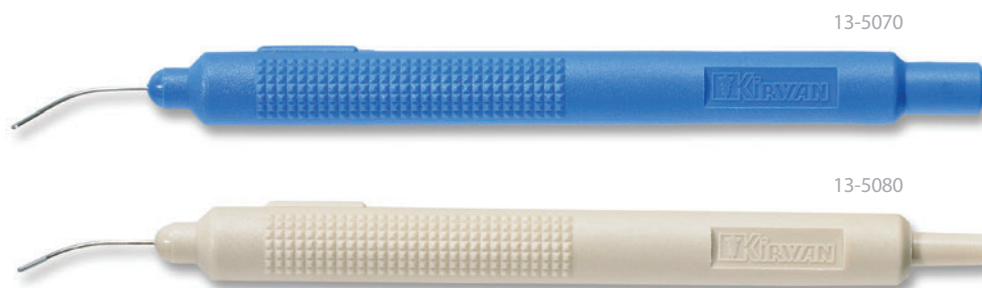

Reusable I/A Handpiece

ITEM #	DESCRIPTION	PORT
13-5000	Straight	0.3mm Aspiration Port
13-5010	Curved 45 °	0.3mm Aspiration Port
13-5020	Binkhorst-type	0.3mm Aspiration Port
13-5040	Curved 90 °	0.3mm Aspiration Port
13-5050	Curved Shaft	0.3mm Aspiration Port
13-5030	Irrigation or Aspiration	

Reusable Bimanual Handpiece

ITEM #	DESCRIPTION	GAUGE	PORT
13-5070	Irrigation, Curved	21	Dual 0.5mm Side Ports
13-5071	Irrigation, Curved	23	Dual 0.5mm Side Ports
13-5080	Aspiration, Curved	23	0.3mm Aspiration Port